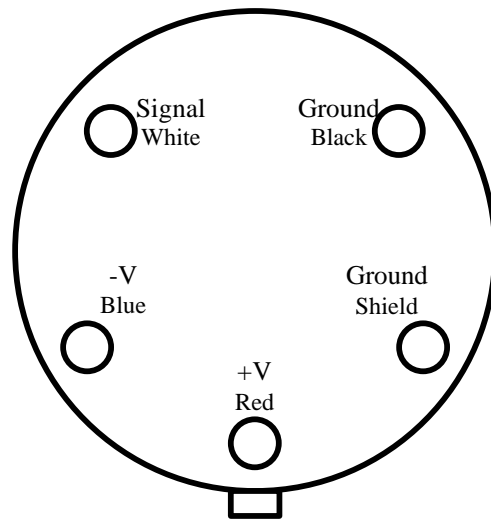

LEMO Connectors

(viewed from the back)

P/N .0B.305.CLAD31Z

P/N .0B.305.CLLD31

Male

Female