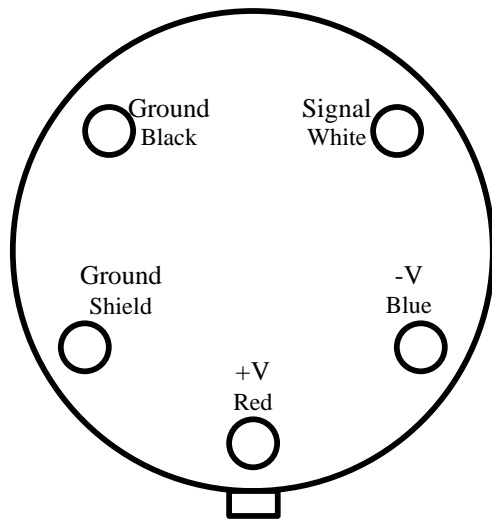

LEMO Connectors

(viewed from the back)

P/N .0B.305.CLAD31Z

P/N .0B.305.CLLD31

Male

Female